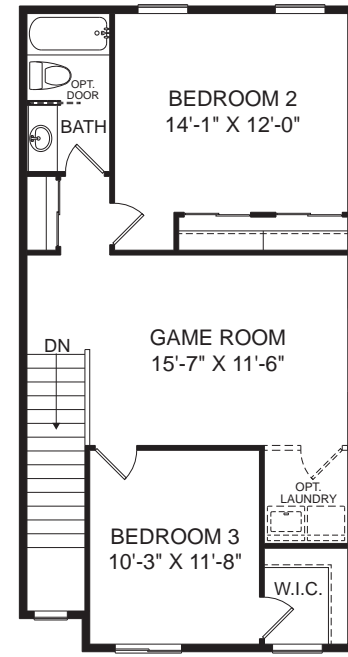

# Bain

2,308 sq. ft. 4 Bedroom  
3 Bath, 2 Car Garage

Architectural Style - Craftsman

Architectural Style - Farmhouse

Architectural Style - Modern

Architectural Style - Modern

# Bain

2,308 sq. ft. 4 Bedroom  
3 Bath, 2 Car Garage

SECOND FLOOR

Optional Grand Master Bath

Optional Bedroom 5 ILO Game Room

Optional Bonus Room

Optional Bedroom 4 (Shown with Optional Laundry)

Optional L-Shaped Kitchen