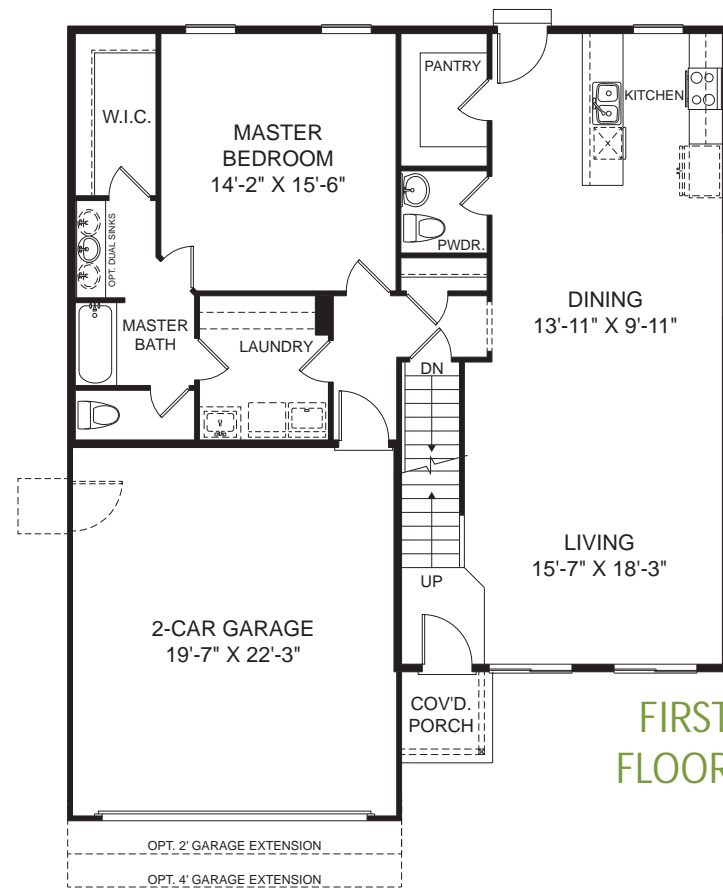

# Bain

2,308 sq. ft. 4 Bedroom  
3 Bath, 2 Car Garage

Architectural Style - Craftsman

Architectural Style - Farmhouse

Architectural Style - Modern

Architectural Style - Modern

# Bain

2,308 sq. ft. 4 Bedroom  
3 Bath, 2 Car Garage

SECOND FLOOR

Optional Grand Master Bath

Optional Bedroom 5 ILO Game Room

Optional Bonus Room

Optional Bedroom 4 (Shown with Optional Laundry)

Optional L-Shaped Kitchen

First Floor with Crawlspace

Optional 3rd Car Garage

Optional Finished Basement (Shown with Optional Enclosed Landing)

BASEMENT

FIRST FLOOR

Renderings and photography are for artistic illustration purposes only and do not show base price selections. Presentation of options in renderings does not guarantee option availability in any plan as product offering is subject to change at any time. All content is the proprietary intellectual property of Smart Dwellings, developed for their exclusive work and may not be photocopied, scanned, or otherwise duplicated and/or disseminated without express written permission.