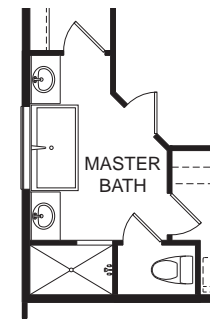

# Bain

2,308 sq. ft. 4 Bedroom  
3 Bath, 2 Car Garage

SECOND FLOOR

Optional Grand Master Bath

Optional Bedroom 5 ILO Game Room

Optional Bonus Room

Optional Bedroom 4 (Shown with Optional Laundry)

Optional L-Shaped Kitchen