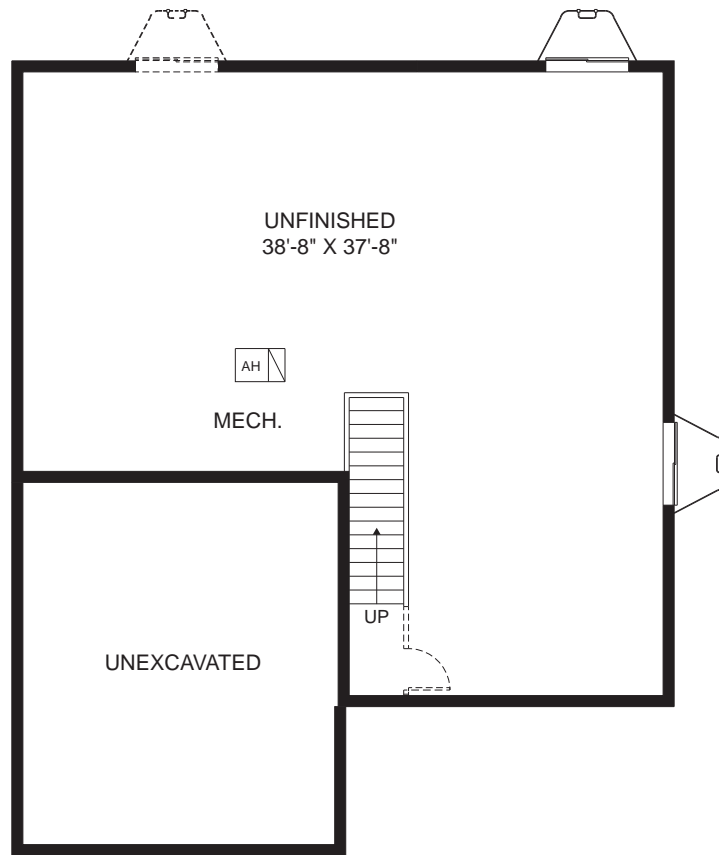

Bain

2,308 sq. ft. 4 Bedroom
3 Bath, 2 Car Garage

BASEMENT

Renderings and photography are for artistic illustration purposes only and do not show base price selections. Presentation of options in renderings does not guarantee option availability in any plan as product offering is subject to change at any time. All content is the proprietary intellectual property of Smart Dwellings, developed for their exclusive work and may not be photocopied, scanned, or otherwise duplicated and/or disseminated without express written permission.