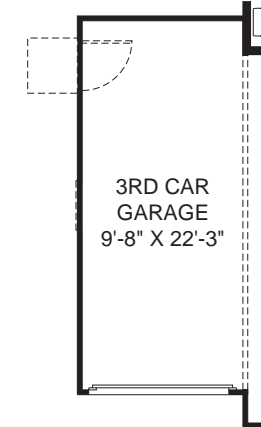

Optional 3rd Car Garage