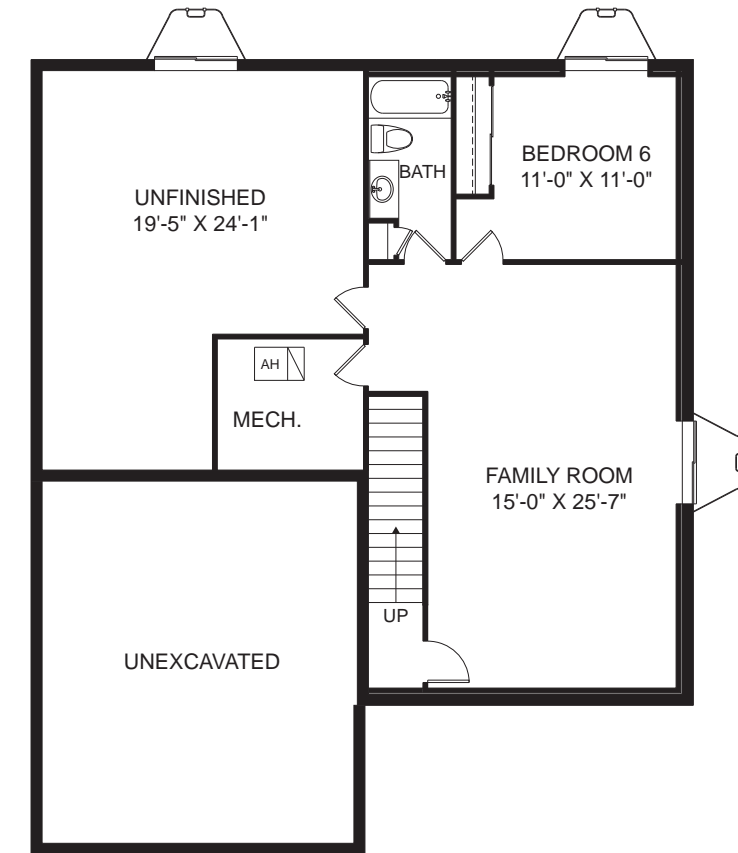

# Bain

2,308 sq. ft. 4 Bedroom  
3 Bath, 2 Car Garage

Architectural Style - Craftsman

Architectural Style - Farmhouse

Architectural Style - Modern

Architectural Style - Modern

# Bain

2,308 sq. ft. 4 Bedroom  
3 Bath, 2 Car Garage

SECOND FLOOR

Optional Grand Master Bath

Optional Bedroom 5 ILO Game Room

Optional Bonus Room

Optional Bedroom 4 (Shown with Optional Laundry)

Optional L-Shaped Kitchen

First Floor with Crawlspace

Optional 3rd Car Garage

Optional Finished Basement (Shown with Optional Enclosed Landing)

BASEMENT

FIRST FLOOR

Renderings and photography are for artistic illustration purposes only and do not show base price selections. Presentation of options in renderings does not guarantee option availability in any plan as product offering is subject to change at any time. All content is the proprietary intellectual property of Smart Dwellings, developed for their exclusive work and may not be photocopied, scanned, or otherwise duplicated and/or disseminated without express written permission.