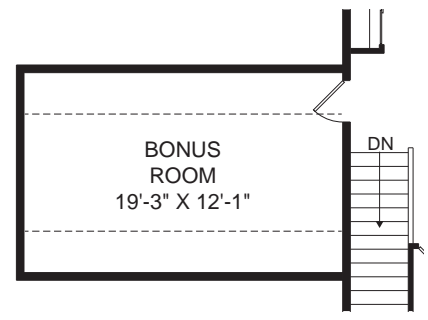

# Bain

2,308 sq. ft. 4 Bedroom  
3 Bath, 2 Car Garage

SECOND FLOOR

Optional Grand Master Bath

Optional Bedroom 5 ILO Game Room

Optional Bonus Room

Optional Bedroom 4 (Shown with Optional Laundry)

Optional L-Shaped Kitchen