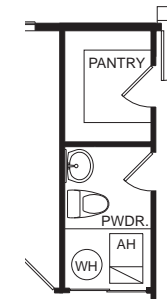

# Bain

2,308 sq. ft. 4 Bedroom  
3 Bath, 2 Car Garage

SECOND FLOOR

Optional Grand Master Bath

Optional Bedroom 5 ILO Game Room

Optional Bonus Room

Optional Bedroom 4 (Shown with Optional Laundry)

Optional L-Shaped Kitchen

First Floor with Crawlspace

Optional 3rd Car Garage

Optional Finished Basement (Shown with Optional Enclosed Landing)

BASEMENT

FIRST FLOOR

Renderings and photography are for artistic illustration purposes only and do not show base price selections. Presentation of options in renderings does not guarantee option availability in any plan as product offering is subject to change at any time. All content is the proprietary intellectual property of Smart Dwellings, developed for their exclusive work and may not be photocopied, scanned, or otherwise duplicated and/or disseminated without express written permission.