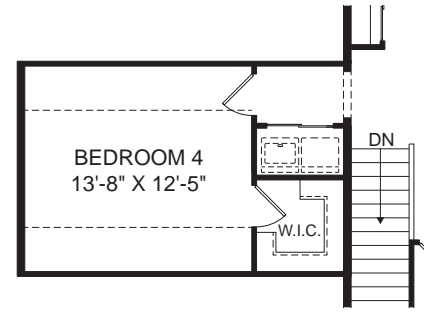

# Bain

2,308 sq. ft. 4 Bedroom  
3 Bath, 2 Car Garage

SECOND FLOOR

Optional Grand Master Bath

Optional Bedroom 5 ILO Game Room

Optional Bonus Room

Optional Bedroom 4 (Shown with Optional Laundry)

Optional L-Shaped Kitchen