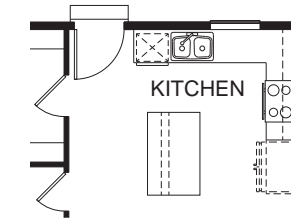

# Bain

2,308 sq. ft. 4 Bedroom  
3 Bath, 2 Car Garage

SECOND FLOOR

Optional Grand Master Bath

Optional Bedroom 5 ILO Game Room

Optional Bonus Room

Optional Bedroom 4 (Shown with Optional Laundry)

Optional L-Shaped Kitchen

First Floor with Crawlspace

Optional 3rd Car Garage

Optional Finished Basement (Shown with Optional Enclosed Landing)

BASEMENT

FIRST FLOOR

Renderings and photography are for artistic illustration purposes only and do not show base price selections. Presentation of options in renderings does not guarantee option availability in any plan as product offering is subject to change at any time. All content is the proprietary intellectual property of Smart Dwellings, developed for their exclusive work and may not be photocopied, scanned, or otherwise duplicated and/or disseminated without express written permission.